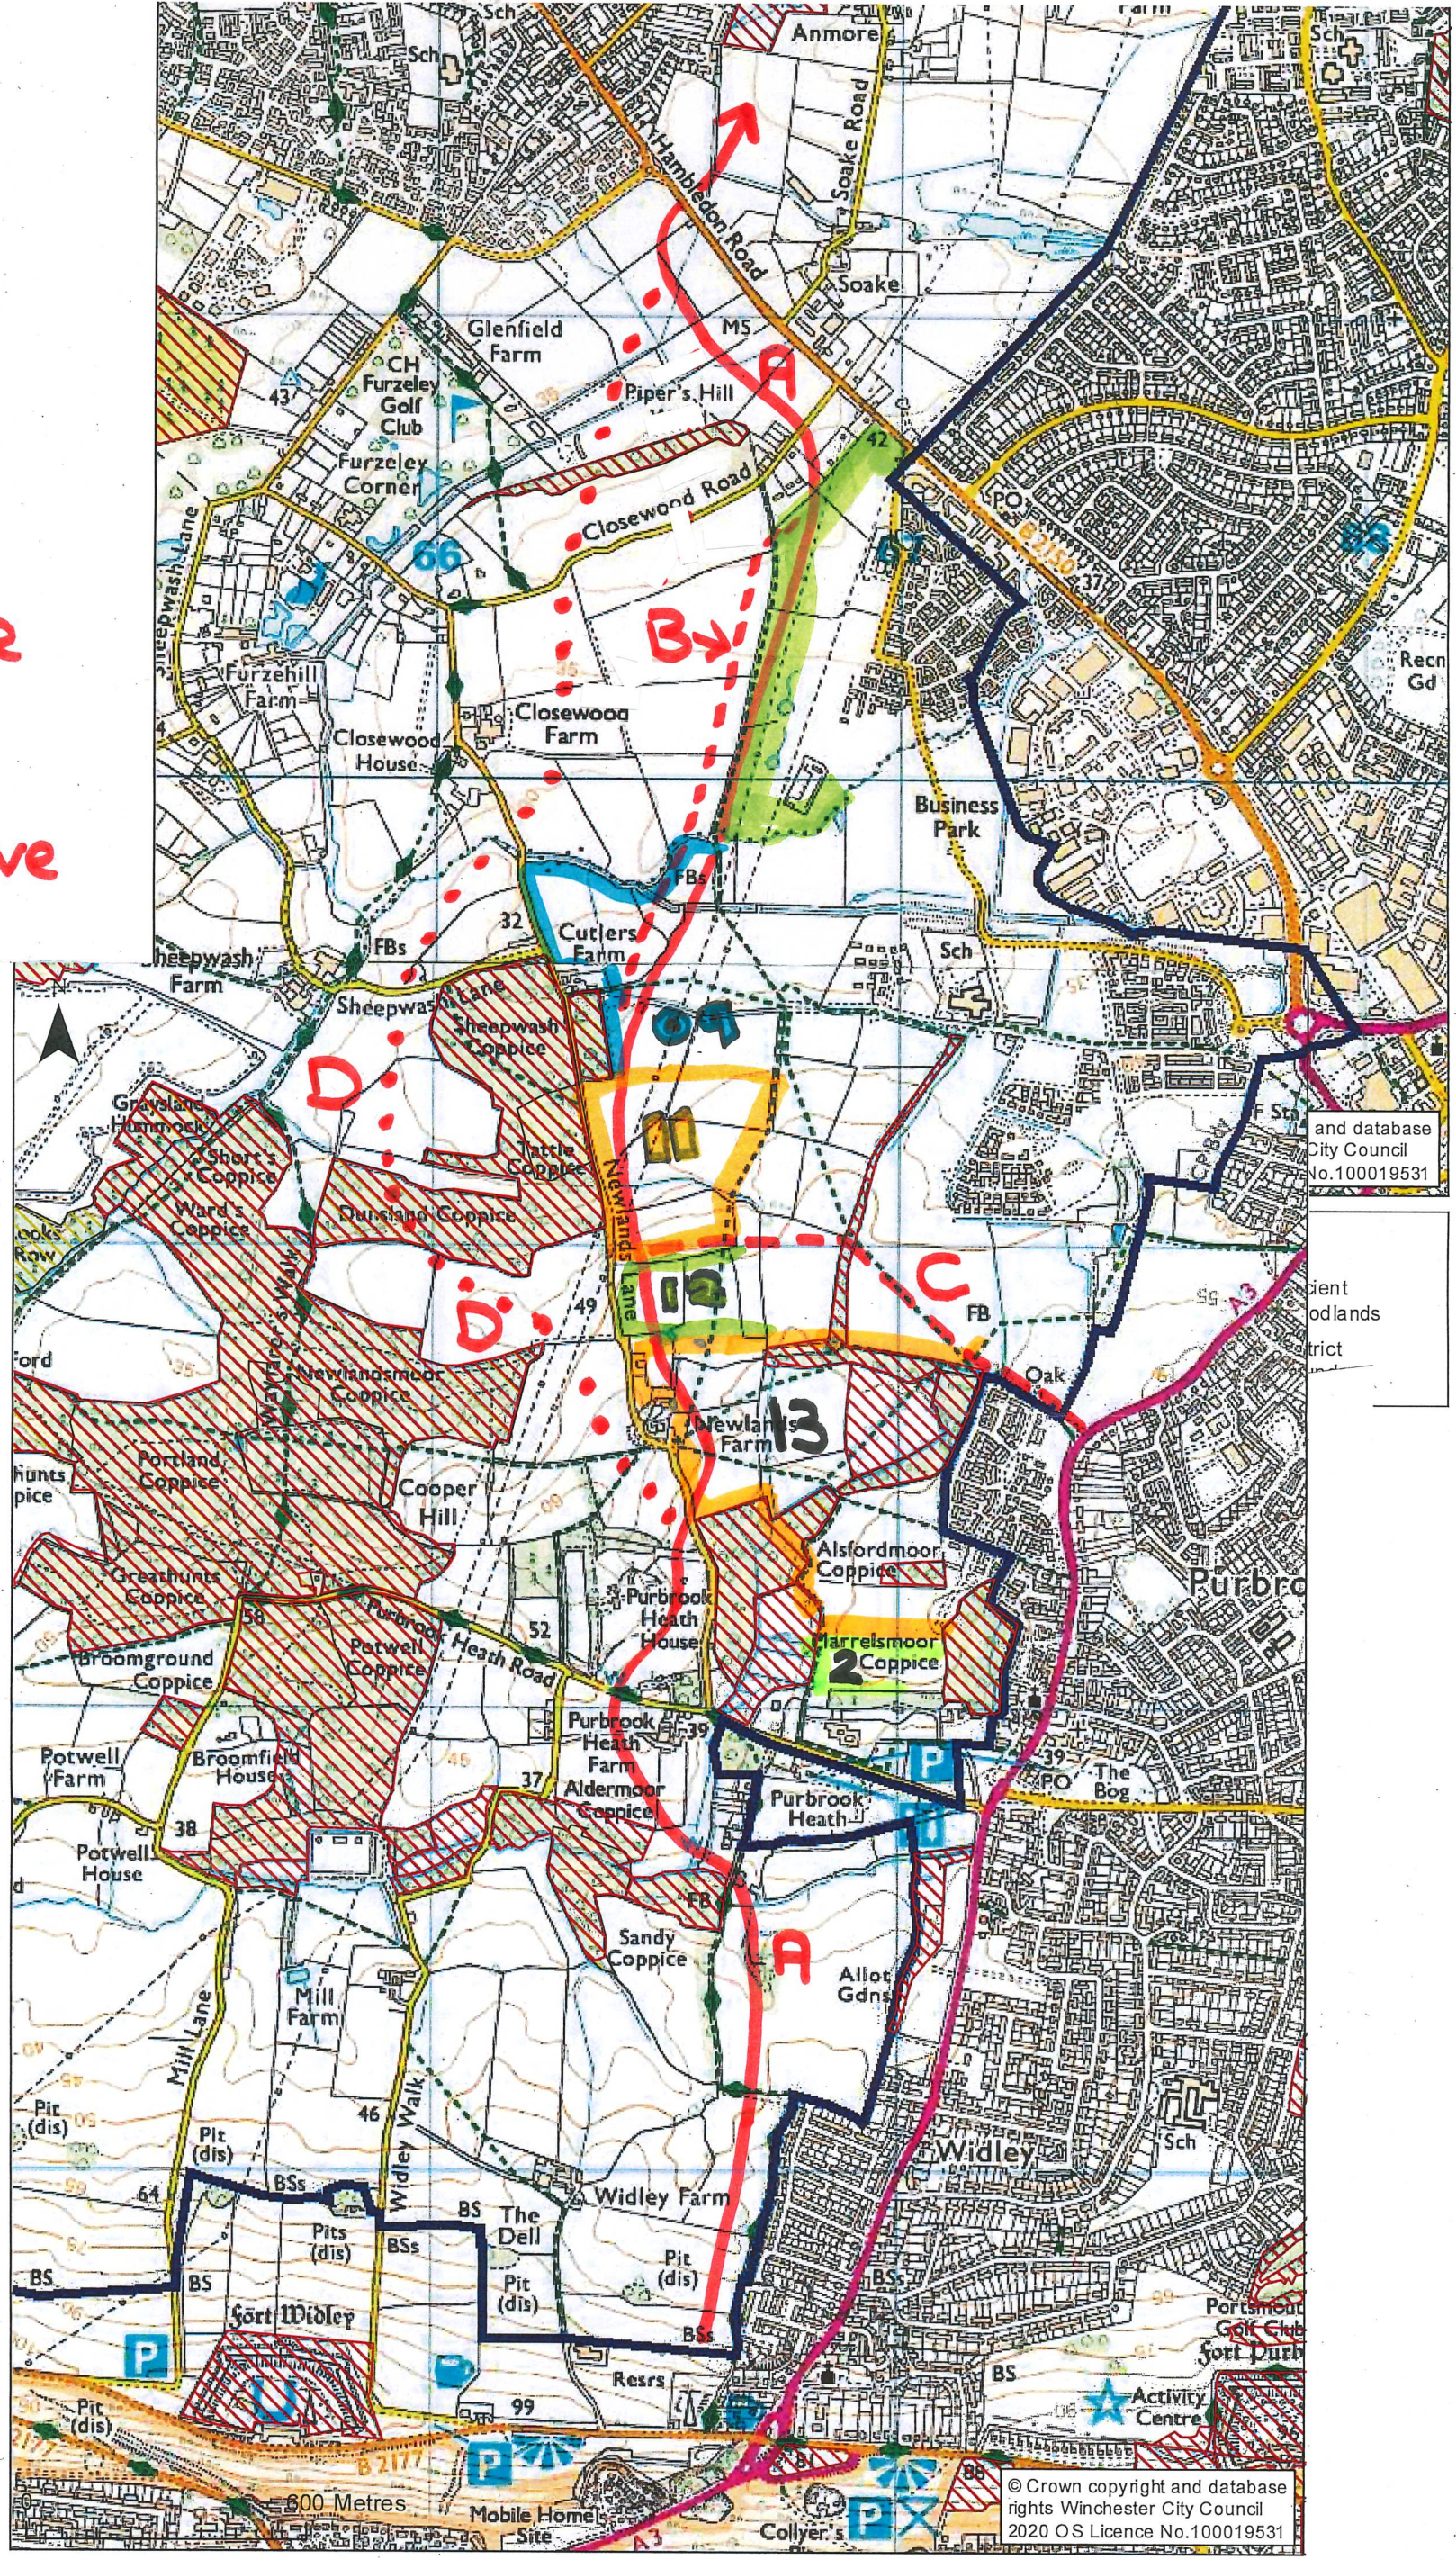

Aquid Countryside Option

A main route
B possible alternative

C possible short link

D alternative avoiding urban extension

Date: 18/02/2020
 Scale: 1:14,690
 Author: Web AppBuilder for ArcGIS
 Notes:

Legend	
	SINC
	Ancient Woodlands
	District Boundary